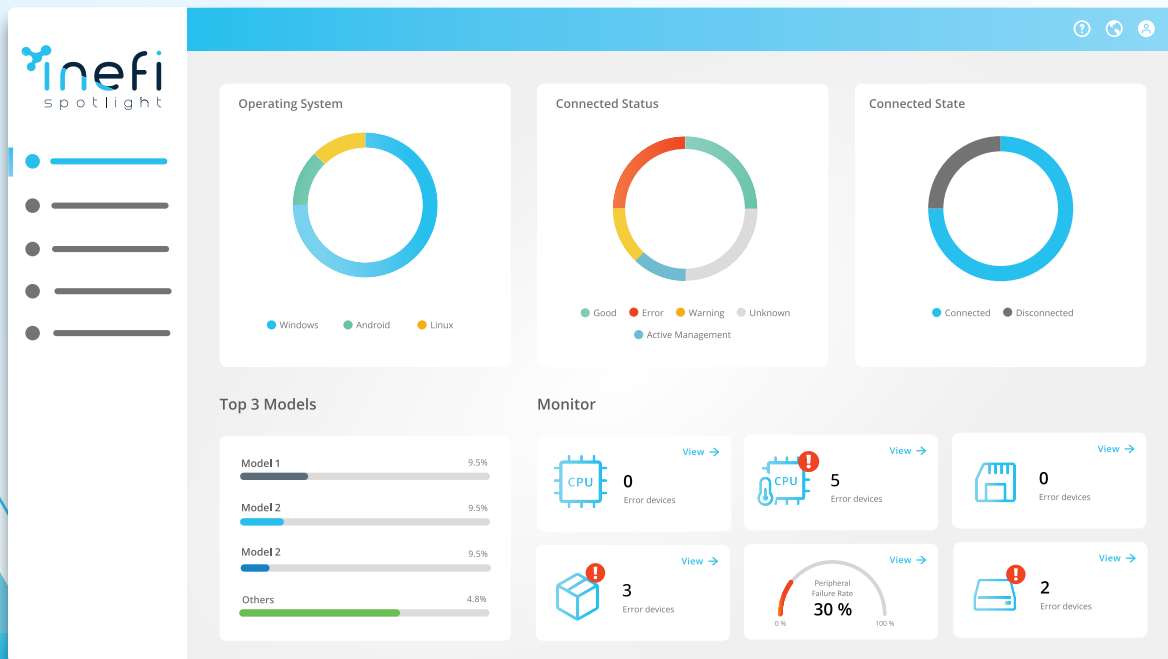

inefi *Let's Unify!*

inefi is a world-leading peripheral management solution provider in the Device Management industry.

We provide future-proof technologies to maximize uptime, increase efficiency, and simplify the management of your endpoints and associated peripherals. Furthermore, we enhance your remote effectiveness for real-time crash troubleshooting.