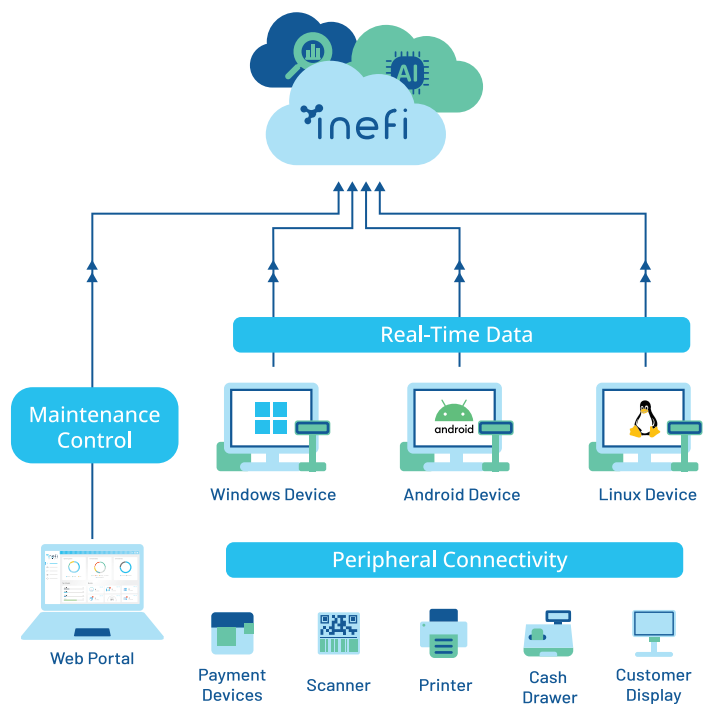

inefi *Let's Unify!*

inefi is a world-leading peripheral management solution provider in the Device Management industry.

We provide future-proof technologies to maximize uptime, increase efficiency, and simplify the management of your endpoints and associated peripherals. Furthermore, we enhance your remote effectiveness for real-time crash troubleshooting.

inefi spotlight

One Platform, Controls All

Gain total visibility and control of your business devices and associated peripherals with a hardware-agnostic unified management system.

Follow Us

Contact an Expert and Request a Demo

Hardware Deep Integration

Provides Real-Time Device Statuses, including Peripheral Error Messages and Battery Health