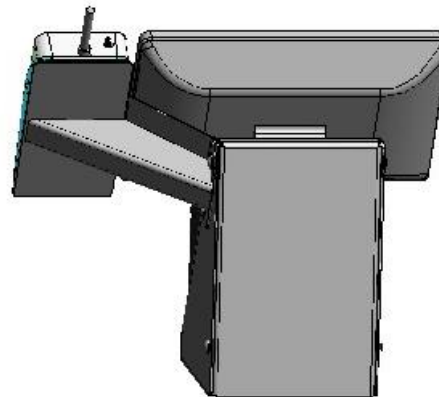

Desktop Kiosk examples

Various options

- With or without printer
- With or without scanner
- With or without payment terminal
- Screen Sizes: 10.1" / 15" / 15,6" / 21,5" in Landscape or Portrait
- Android / Linux / Windows

MRP Kiosks

Self Service

Used as self-service checkout in store / Queue busting.

- Enclosure Custom Design
- 10" Micro Kiosk with built in 2D Scanner
- Payment pebble integrated into solution
- 2D Scanner
- WIFI enabled, clean cable management