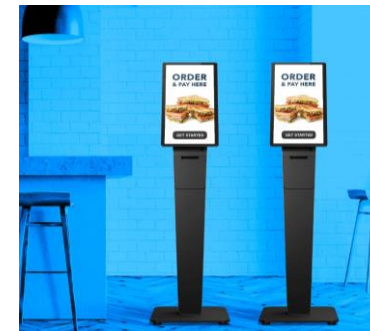

ELO Self Service

- Android / Windows Portrait or Landscape
- 15" or 22" I-Series
- Optional Accessories
- Wall / Desktop / Free Standing
- Black or Silver

Barcode Scanner

Status Light

NFC-RFID Reader

Fingerprint Scanner

MSR

EMV Cradles

FEC Self Service

- Android / Windows Portrait or Landscape
- 15"/15,6"/17" or 22"
- Optional Accessories
- Wall / Desktop / Free Standing
- Galaxy Grey

SUNMI Self Service

- Android Portrait or Landscape
- 15,6" or 24"
- Multiple Versions
- Wall / Desktop / Free Standing
- White

Retail Version

- Tray table
- Product scan
- QR code scan
- Card payment*
- Receipt printing

Restaurant Version

- Contactless Loyalty card reading
- QR code scan
- Card payment*
- Receipt printing

Healthcare Version (Scalable)

Desktop Kiosk examples

Various options

- With or without printer
- With or without scanner
- With or without payment terminal
- Screen Sizes: 10.1" / 15" / 15,6" / 21,5" in Landscape or Portrait
- Android / Linux / Windows