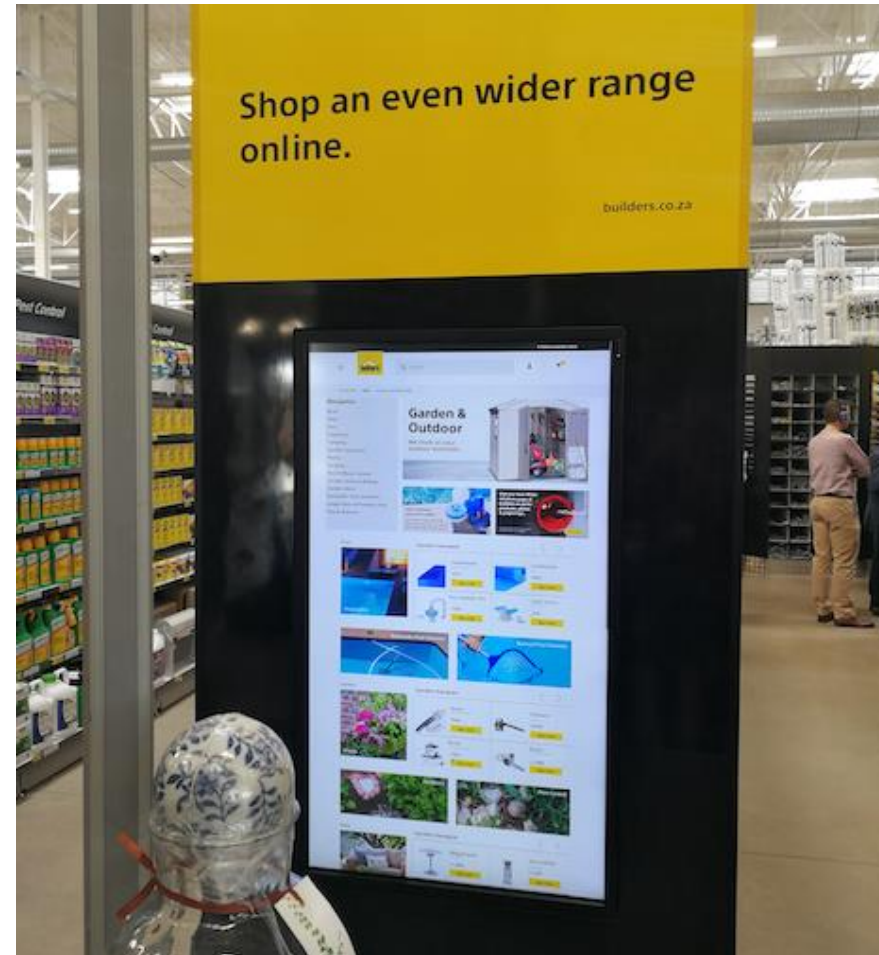

- Enclosure
- Iiyama 27" Touch through glass screen

Pick n Pay Kiosks

Self Service Check-out

Self Service check-out in South Africa is relatively new to the Retail industry, with many grappling the age-old trust issue. Pick n Pay at the forefront of technology is currently testing this very concept.

- Custom Design
- FEC AIO 15" Touch
- Printer
- Scanner
- Scale
- Payment

Pick n Pay

Builders Warehouse Kiosks

Interactive Signage

Interactive Digital Signage

- Iiyama 22" Touch Screen
- Iiyama 55" Large Touch Screen

DHL Kiosks

Queue Busting

Installed at selected DHL express sites for queue busting, enabling the customers to weigh and create waybills via the self-service kiosk.

- Enclosure
- General Touch 22" Touch Screen
- FEC BP363 PC Box
- Newland 1D-Kiosk Scanner
- Label Printer
- Stainless Steel Keyboard

DEBSWANA Kiosks

HR Self Service

Debswana took the opportunity to install Rugged self-service Kiosks at the mines where the employees who don't have access to their own laptops can log onto their CRM apply for vacant positions, do reprints of payslips and put in their leave applications.