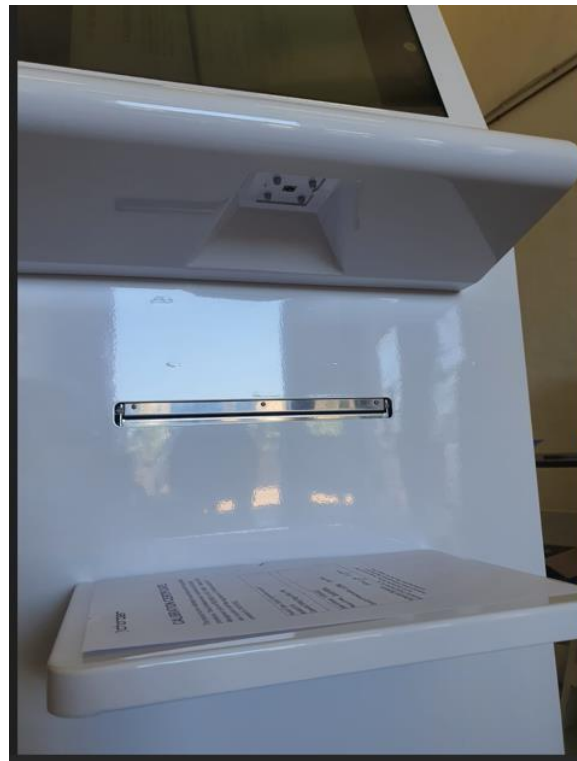

HR Kiosk

HR Self Service

A local Reseller needed an HR solution to offer to their client, we have been rolling out a unit with a built in camera for data capture / scanning

5 Kiosks installed and project is still on going

- Enclosure
- General Touch 22" Touch Screen
- ShareVDI Small form factor PC
- A4 Kiosk printer
- Stainless steel Keyboard
- Camera for Scanning