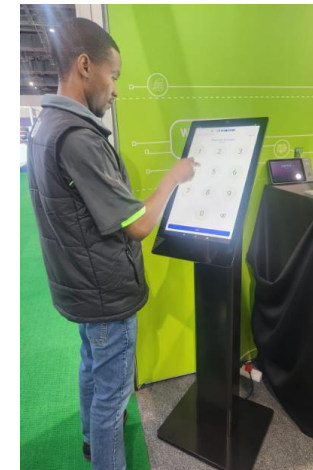

Retail Version

- Tray table
- Product scan
- QR code scan
- Card payment*
- Receipt printing

Restaurant Version

- Contactless Loyalty card reading
- QR code scan
- Card payment*
- Receipt printing

Healthcare Version (Scalable)

Desktop Kiosk examples

Various options

- With or without printer
- With or without scanner
- With or without payment terminal
- Screen Sizes: 10.1" / 15" / 15,6" / 21,5" in Landscape or Portrait
- Android / Linux / Windows

Freestanding Kiosk examples

Various options

- With or without printer
- With or without scanner
- With or without payment terminal
- Screen Sizes: 10.1" / 15" / 15,6" / 21,5", 24", 27" 32 in Landscape or Portrait
- Android / Linux / Windows

MRP Kiosks

Self Service

Used as self-service checkout in store / Queue busting.

- Enclosure Custom Design
- 10" Micro Kiosk with built in 2D Scanner
- Payment pebble integrated into solution
- 2D Scanner
- WIFI enabled, clean cable management