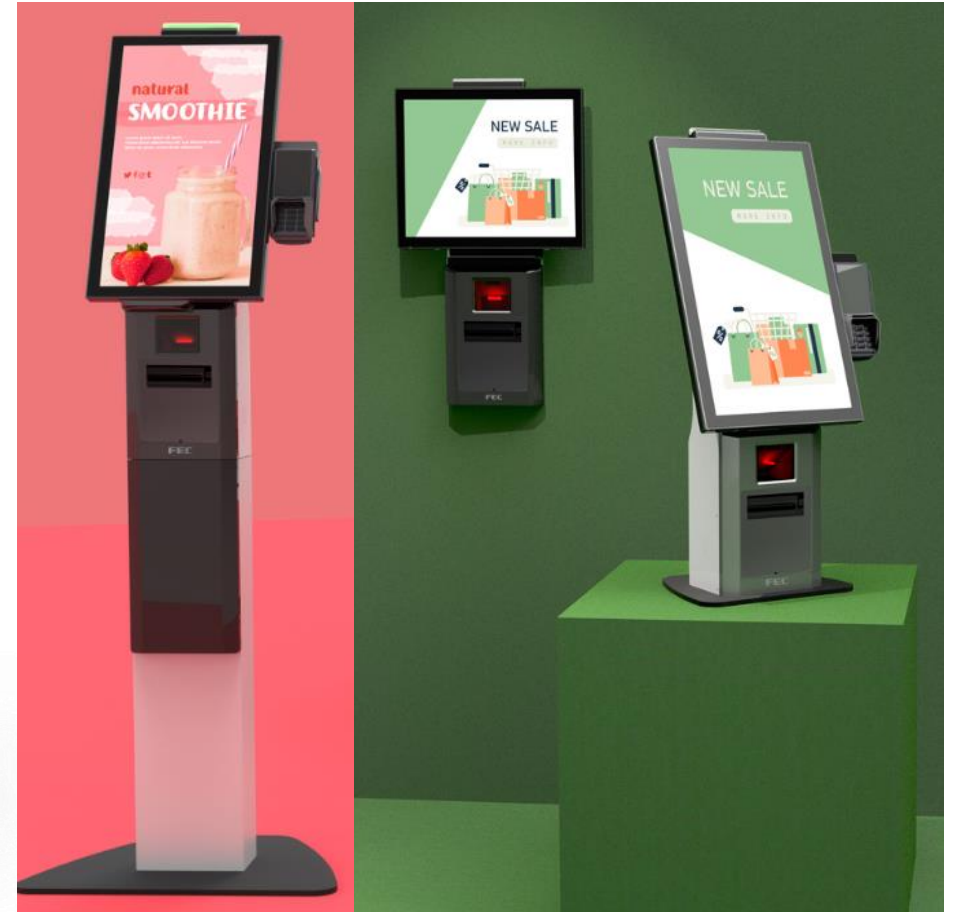

ELO Self Service

- Android / Windows Portrait or Landscape
- 15" or 22" I-Series
- Optional Accessories
- Wall / Desktop / Free Standing
- Black or Silver

Barcode Scanner

Status Light

NFC-RFID Reader

Fingerprint Scanner

MSR

EMV Cradles

FEC Self Service

- Android / Windows Portrait or Landscape
- 15"/15,6"/17" or 22"
- Optional Accessories
- Wall / Desktop / Free Standing
- Galaxy Grey

SUNMI Self Service

- Android Portrait or Landscape
- 15,6" or 24"
- Multiple Versions
- Wall / Desktop / Free Standing
- White

Retail Version

- Tray table
- Product scan
- QR code scan
- Card payment*
- Receipt printing

Restaurant Version

- Contactless Loyalty card reading
- QR code scan
- Card payment*
- Receipt printing

Healthcare Version (Scalable)

Desktop Kiosk examples

Various options

- With or without printer
- With or without scanner
- With or without payment terminal
- Screen Sizes: 10.1" / 15" / 15,6" / 21,5" in Landscape or Portrait
- Android / Linux / Windows