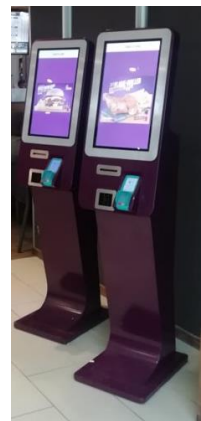

Retail Version

- Tray table
- Product scan
- QR code scan
- Card payment*
- Receipt printing

Restaurant Version

- Contactless Loyalty card reading
- QR code scan
- Card payment*
- Receipt printing

Healthcare Version (Scalable)

Desktop Kiosk examples

Various options

- With or without printer
- With or without scanner
- With or without payment terminal
- Screen Sizes: 10.1" / 15" / 15,6" / 21,5" in Landscape or Portrait
- Android / Linux / Windows

Freestanding Kiosk examples

Various options

- With or without printer
- With or without scanner
- With or without payment terminal
- Screen Sizes: 10.1" / 15" / 15,6" / 21,5", 24", 27" 32 in Landscape or Portrait
- Android / Linux / Windows

MRP Kiosks

Self Service

Used as self-service checkout in store / Queue busting.

- Enclosure Custom Design
- 10" Micro Kiosk with built in 2D Scanner
- Payment pebble integrated into solution
- 2D Scanner
- WIFI enabled, clean cable management