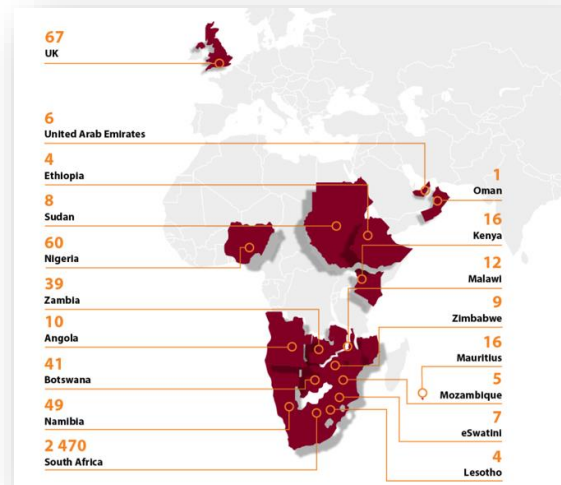

Famous Brands Kiosks

2824 Quick Service restaurants, Casual Dining restaurants in three geographic regions

In 2019 the Rollout began for Famous Brands, beginning with Steers only, a few design changes and additional models were added like Back2Back units, as well as wall mounted units so as to serve all brands associated with the group.

Self-Ordering

300 Kiosks Supplied and project is still on going

- Kiosk Enclosure
- Iiyama 22" Touch Screen
- FEC BP363 Fanless PC Box
- Citizen E351 Printer
- Newland FM3056 2D Scanner