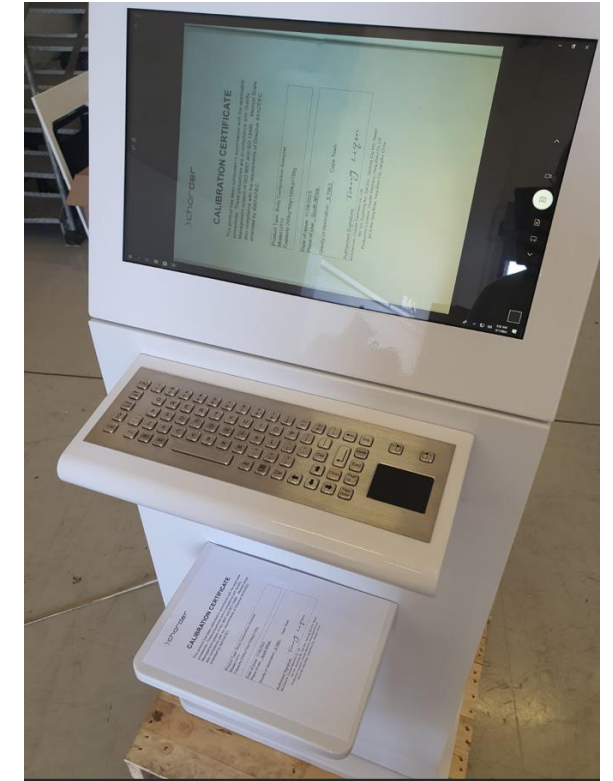

HR Kiosk

HR Self Service

A local Reseller needed an HR solution to offer to their client, we have been rolling out a unit with a built in camera for data capture / scanning

5 Kiosks installed and project is still on going

- Enclosure
- General Touch 22" Touch Screen
- ShareVDI Small form factor PC
- A4 Kiosk printer
- Stainless steel Keyboard
- Camera for Scanning